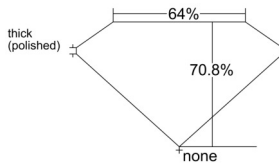

GIA®

FACSIMILE

GIA REPORT

7541884366

Verify this report at GIA.edu

GIA NATURAL DIAMOND DOSSIER®

March 25, 2026

GIA Report Number 7541884366

Shape and Cutting Style ..... Cut-Cornered Rectangular Modified Brilliant

Measurements ..... 5.71 x 4.39 x 3.11 mm

GRADING RESULTS

Carat Weight ..... 0.70 carat

Color Grade I

Clarity Grade VS1

ADDITIONAL GRADING INFORMATION

Polish ..... Excellent

Symmetry ..... Excellent

Fluorescence ..... None

Clarity Characteristics ..... Cloud, Crystal, Needle

Inscription(s): GIA 7541884366

PROPORTIONS

Profile not to actual proportions

GRADING SCALES

GIA COLOR SCALE		GIA CLARITY SCALE			
COLORLESS	D	VERY VERY SLIGHTLY INCLUDED	FLAWLESS		
	E		INTERNALLY FLAWLESS		
	F	VERY SLIGHTLY INCLUDED	VVS₁		
	G		VVS₂		
	H		VS₁		
	NEAR COLORLESS	I	SLIGHTLY INCLUDED	VS₂	
		J		SI₁	
		FAINT	K	INCLUDED	SI₂
			L		I₁
			M		I₂
VERT LIGHT	N	LIGHT	I₃		
	O				
	P				
	Q				
	R				
	S